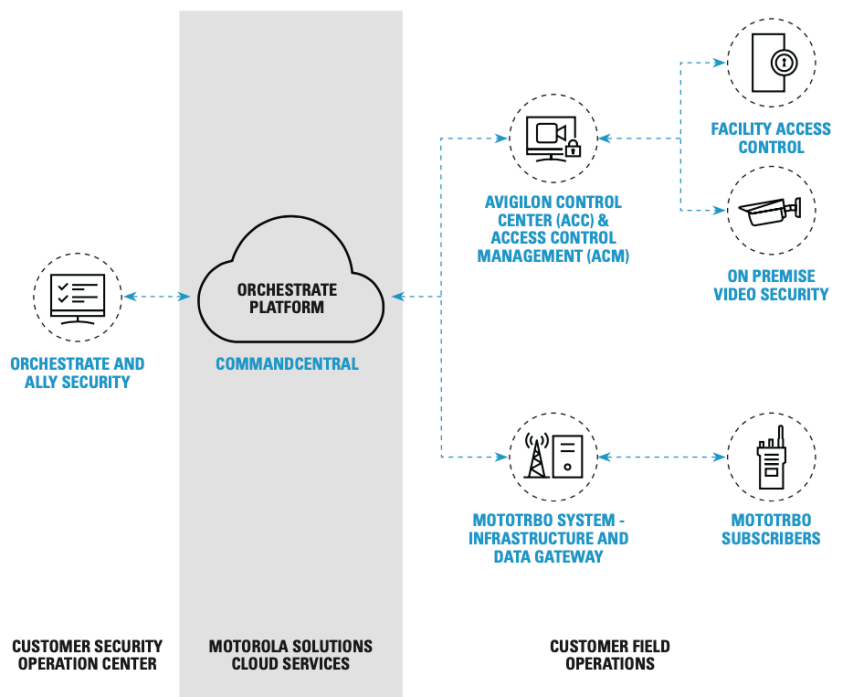

**PROCESS MAPPING**

**AUTOMATED SERVICE**

Collect data from multiple sources  
Analytics-driven logic  
Automated escalation and notification

**DECISION AUTOMATION**

**SELF-SERVICE PORTAL**

Single-pane organization  
Secure cloud-based cross-technology  
Intuitive, visual rule design

## LET BLUEVIOLET NETWORKS AND MOTOROLA ORCHESTRATE BRING THE FUTURE OF SAFETY TO YOUR ORGANIZATION

### TECHNOLOGY FOR A SAFER WORLD

Safety, efficiency and productivity are deeply interrelated. The technologies that make us safer can also make us better at everything we do - technologies that are unified by a common platform built to empower you to address the unique challenges of your operation. We've made that vision real by creating the first ecosystem to unify the technologies that keep us safe and enable individuals, businesses and communities to work together in more powerful ways. We call it "Safety Reimagined". The Safety Reimagined ecosystem integrates video, radio and software to provide a seamless workflow for you to help solve a wide variety of problems that you may have. Orchestrate is the tool that automates it all.

### LET INTELLIGENT WORKFLOWS DO YOUR WORK.

Your organization is being continually challenged to do more with less - and to do it quickly, efficiently and cost-effectively - all while protecting people's safety. When you are able to immediately recognize and respond to threats and unexpected events, you are able to focus on the work at hand. Ensuring nothing is missed. From simple machine-assisted decision-making to complex workgroup action and event management, Orchestrate empowers you to address the unique challenges of your operation, automatically. All so you can keep your focus on what matters most.