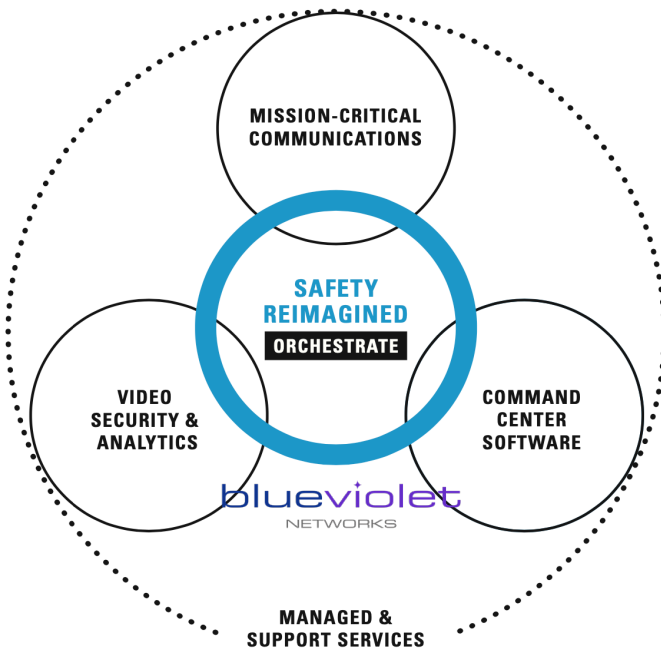

**PROCESS MAPPING**

**AUTOMATED SERVICE**

Collect data from multiple sources  
Analytics-driven logic  
Automated escalation and notification

**DECISION AUTOMATION**

**SELF-SERVICE PORTAL**

Single-pane organization  
Secure cloud-based cross-technology  
Intuitive, visual rule design

**DRAG-AND-DROP INTERFACE**

**ORCHESTRATE**  
COMPLEX WORKFLOWS, SIMPLIFIED.

**MOTOROLA SOLUTIONS**

### TECHNOLOGY FOR A SAFER WORLD

Safety, efficiency and productivity are deeply interrelated. The technologies that make us safer can also make us better at everything we do - technologies that are unified by a common platform built to empower you to address the unique challenges of your operation. We've made that vision real by creating the first ecosystem to unify the technologies that keep us safe and enable individuals, businesses and communities to work together in more powerful ways. We call it "Safety Reimagined". The Safety Reimagined ecosystem integrates video, radio and software to provide a seamless workflow for you to help solve a wide variety of problems that you may have. Orchestrate is the tool that automates it all.

### LET INTELLIGENT WORKFLOWS DO YOUR WORK.

Your organization is being continually challenged to do more with less - and to do it quickly, efficiently and cost-effectively - all while protecting people's safety. When you are able to immediately recognize and respond to threats and unexpected events, you are able to focus on the work at hand. Ensuring nothing is missed. From simple machine-assisted decision-making to complex workgroup action and event management, Orchestrate empowers you to address the unique challenges of your operation, automatically. All so you can keep your focus on what matters most.