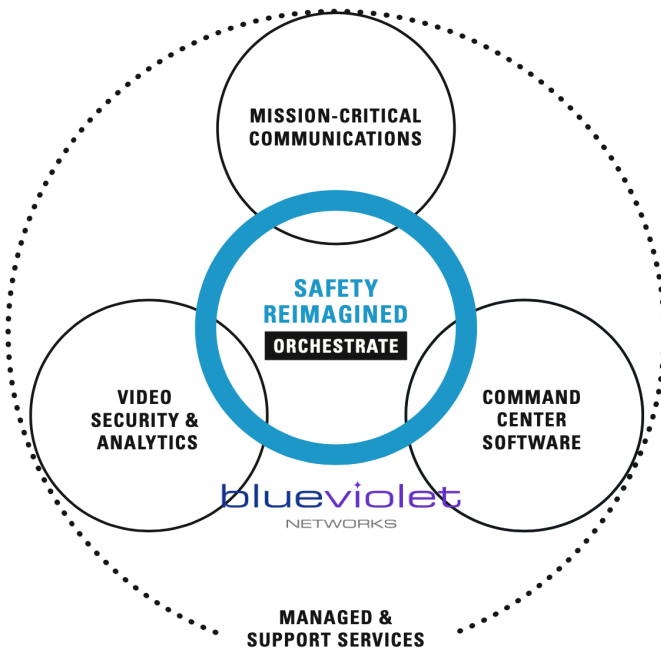

PROCESS MAPPING

AUTOMATED SERVICE

Collect data from multiple sources
Analytics-driven logic
Automated escalation and notification

DECISION AUTOMATION

SELF-SERVICE PORTAL

Single-pane organization
Secure cloud-based cross-technology
Intuitive, visual rule design

DRAG-AND-DROP INTERFACE

ORCHESTRATE
COMPLEX WORKFLOWS, SIMPLIFIED.

MOTOROLA SOLUTIONS

blueviolet

NETWORKS

A DIVISION OF THE COOK & BOARDMAN GROUP, LLC

LET BLUEVIOLET NETWORKS AND MOTOROLA ORCHESTRATE BRING THE FUTURE OF SAFETY TO YOUR ORGANIZATION

TECHNOLOGY FOR A SAFER WORLD

Safety, efficiency and productivity are deeply interrelated. The technologies that make us safer can also make us better at everything we do - technologies that are unified by a common platform built to empower you to address the unique challenges of your operation. We've made that vision real by creating the first ecosystem to unify the technologies that keep us safe and enable individuals, businesses and communities to work together in more powerful ways. We call it "Safety Reimagined". The Safety Reimagined ecosystem integrates video, radio and software to provide a seamless workflow for you to help solve a wide variety of problems that you may have. Orchestrate is the tool that automates it all.

LET INTELLIGENT WORKFLOWS DO YOUR WORK.

Your organization is being continually challenged to do more with less - and to do it quickly, efficiently and cost-effectively - all while protecting people's safety. When you are able to immediately recognize and respond to threats and unexpected events, you are able to focus on the work at hand. Ensuring nothing is missed. From simple machine-assisted decision-making to complex workgroup action and event management, Orchestrate empowers you to address the unique challenges of your operation, automatically. All so you can keep your focus on what matters most.