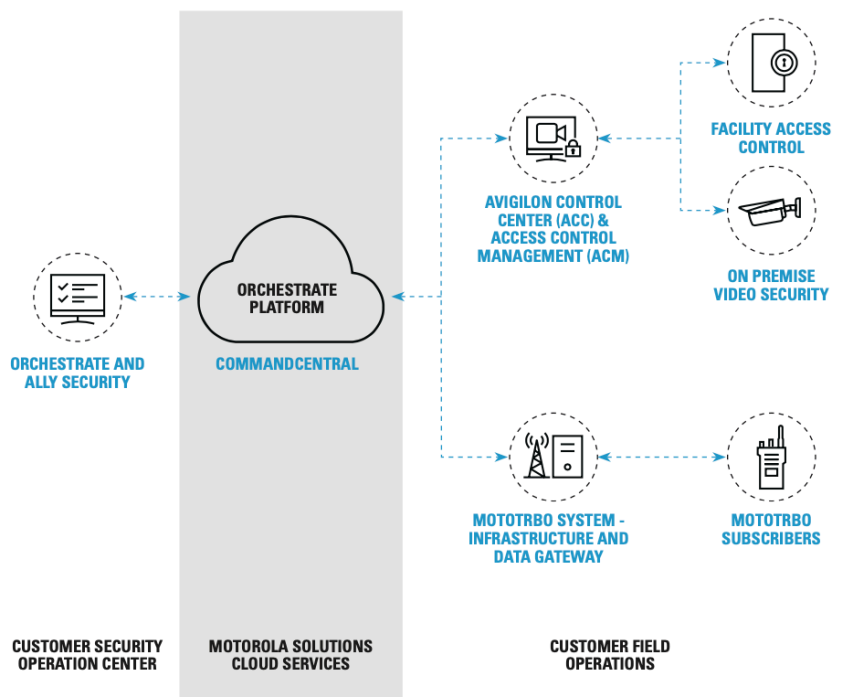

PROCESS MAPPING

AUTOMATED SERVICE

Collect data from multiple sources
Analytics-driven logic
Automated escalation and notification

DECISION AUTOMATION

SELF-SERVICE PORTAL

Single-pane organization
Secure cloud-based cross-technology
Intuitive, visual rule design

DRAG-AND-DROP INTERFACE

ORCHESTRATE
COMPLEX WORKFLOWS, SIMPLIFIED.

MOTOROLA SOLUTIONS

blueviolet

NETWORKS

A DIVISION OF THE COOK & BOARDMAN GROUP, LLC

LET BLUEVIOLET NETWORKS AND MOTOROLA ORCHESTRATE BRING THE FUTURE OF SAFETY TO YOUR ORGANIZATION

TECHNOLOGY FOR A SAFER WORLD

Safety, efficiency and productivity are deeply interrelated. The technologies that make us safer can also make us better at everything we do - technologies that are unified by a common platform built to empower you to address the unique challenges of your operation. We've made that vision real by creating the first ecosystem to unify the technologies that keep us safe and enable individuals, businesses and communities to work together in more powerful ways. We call it "Safety Reimagined". The Safety Reimagined ecosystem integrates video, radio and software to provide a seamless workflow for you to help solve a wide variety of problems that you may have. Orchestrate is the tool that automates it all.

LET INTELLIGENT WORKFLOWS DO YOUR WORK.

Your organization is being continually challenged to do more with less - and to do it quickly, efficiently and cost-effectively - all while protecting people's safety. When you are able to immediately recognize and respond to threats and unexpected events, you are able to focus on the work at hand. Ensuring nothing is missed. From simple machine-assisted decision-making to complex workgroup action and event management, Orchestrate empowers you to address the unique challenges of your operation, automatically. All so you can keep your focus on what matters most.